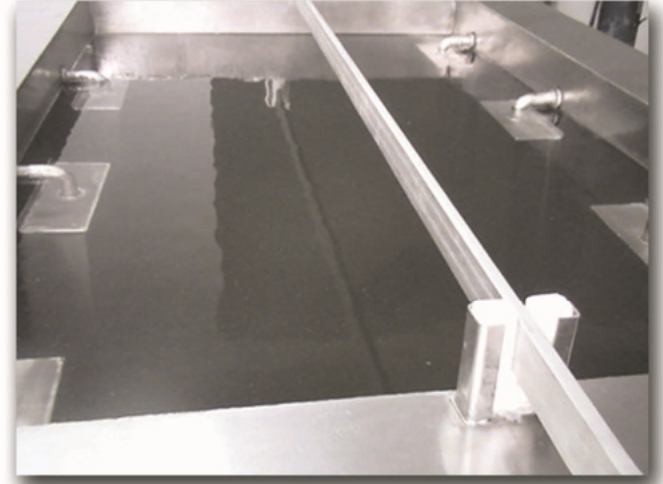

The MobilClean range offers the ultimate in system flexibility for ultrasonic cleaning. The hermetically sealed, modular stainless steel units can be designed into new systems or retrofitted existing systems to add ultrasonic capability.

General Features

- Frequency: 28 kHz.
- Ultrasonic Transducer boxes are constructed of heavy gauge (EN 1,4435 (AISI 316 L) or 1,4571 (AISI 316 Ti)) stainless steel to extend operational life.
- High-efficiency piezoelectric ultrasonic transducers with special ceramics.
- Available with bottom / side mount fixing or mount to tank wall with hanging hook.
- Optional power adjustment (50%,75%,100%).
- 24 months warranty time.